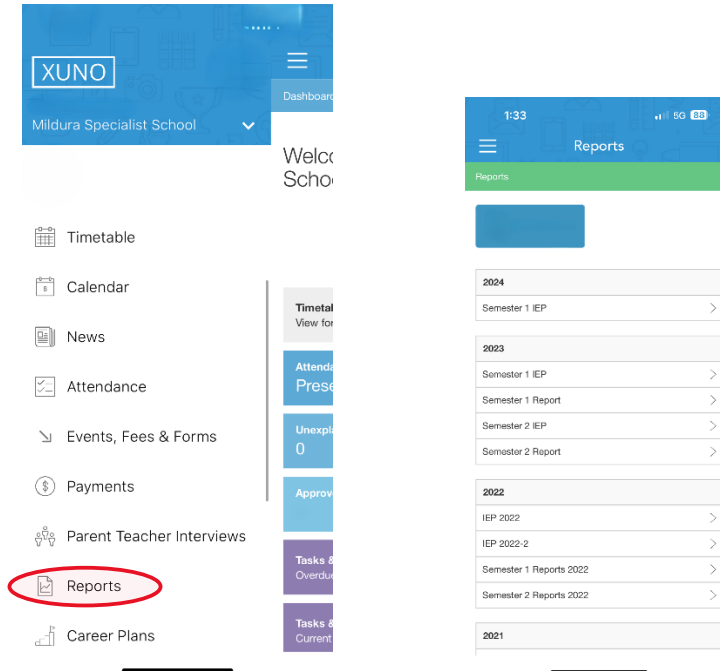

www.mildss.vic.edu.au

Where to locate your child's reports on Xuno

Xuno sign up for Families

Download the Xuno Family app from the App store or Play Store

Once downloaded open the app, and type Mildura spec into the find my school field.