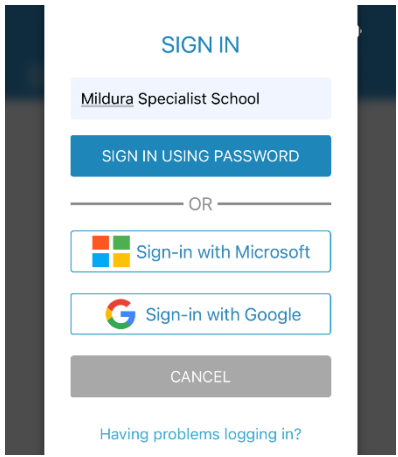

Click either Sign-in with Microsoft to use your @live, @hotmail or @outlook email account, or Sign-in with google to use your @gmail account. This is the email address you provided to the school on enrolment of your child.