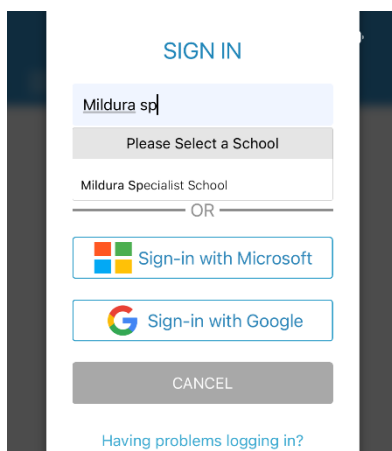

www.mildss.vic.edu.au

Where to locate your child's reports on Xuno

Xuno sign up for Families

Download the Xuno Family app from the App store or Play Store

Once downloaded open the app, and type Mildura spec into the find my school field.